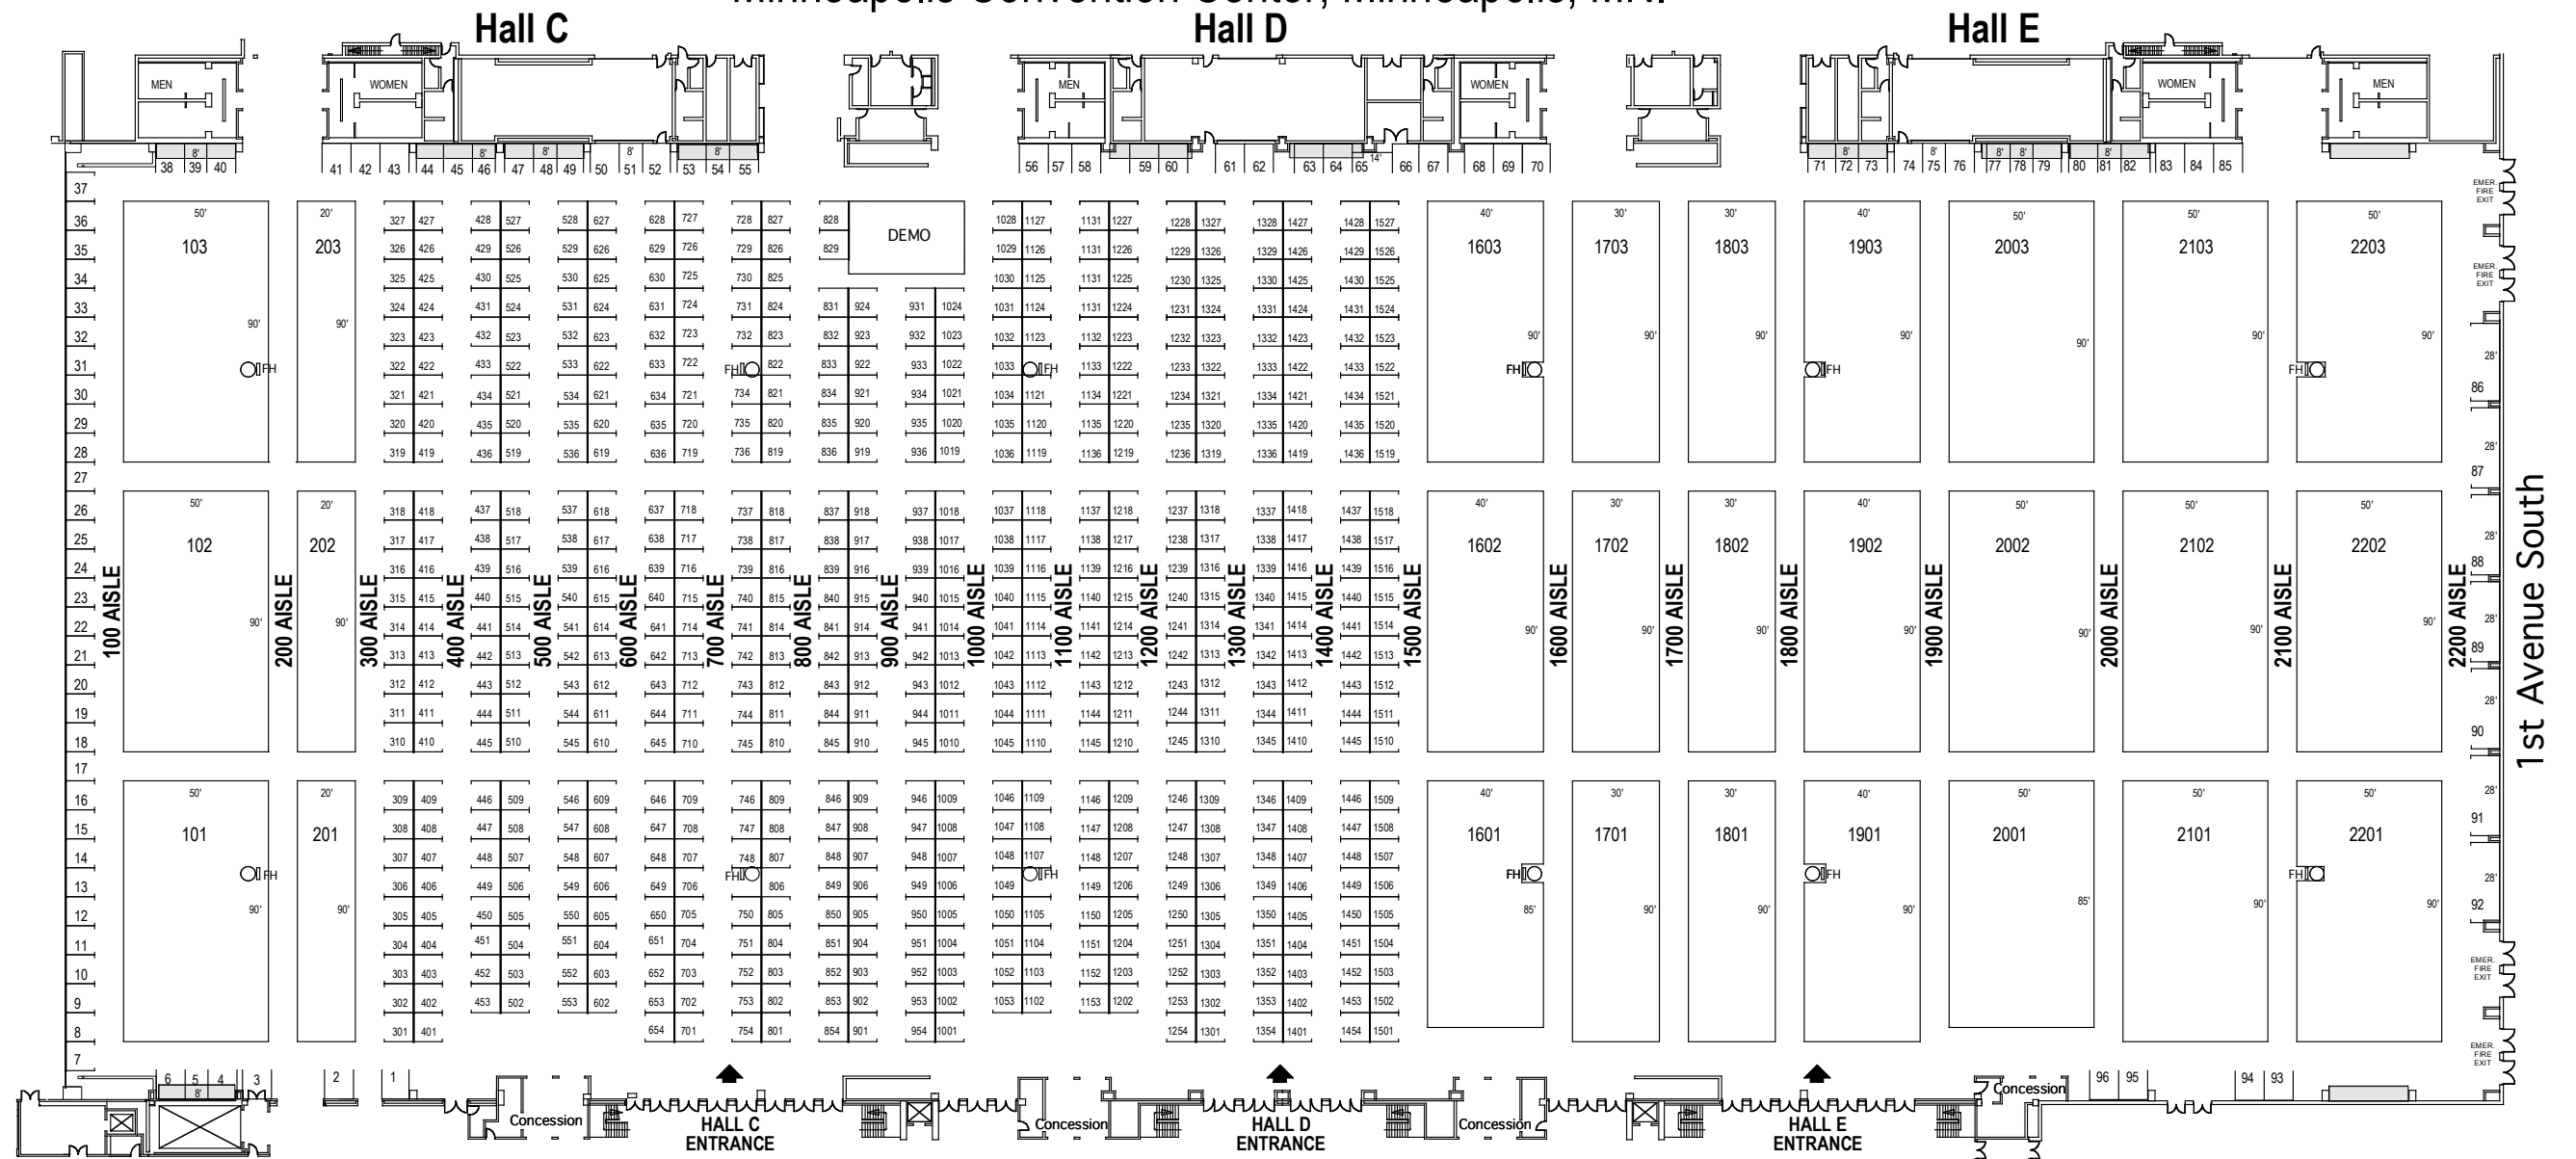

79th Annual Northwest Sportshow

March 30 - April 3, 2011

Minneapolis Convention Center, Minneapolis, MN.

SCALE:
 0 10' 20' 30' 40' 50'
 - 9'-6" Low Ceiling Height

BOOTHS ARE 10' DEEP X 10' WIDE
 (unless otherwise marked)
 AISLES ARE 10' WIDE
 (unless otherwise marked)