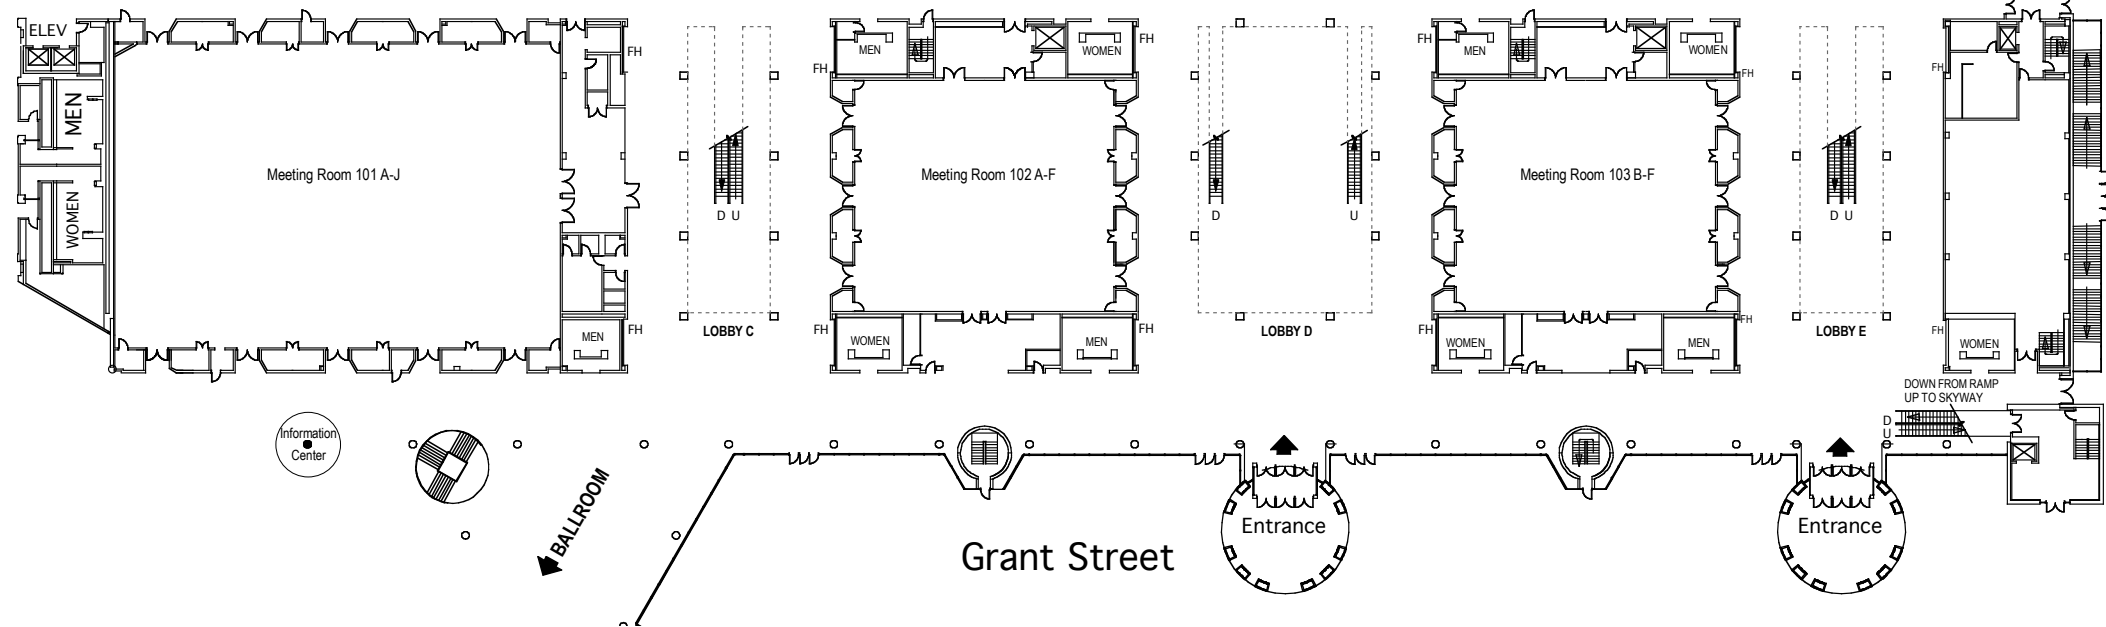

79th Annual Northwest Sportshow

March 30 - April 3, 2011

Minneapolis Convention Center, Minneapolis, MN.

SCALE:
 0 10' 20' 30' 40' 50'
 - 9'-6" Low Ceiling Height

BOOTHS ARE 10' DEEP X 10' WIDE
 (unless otherwise marked)
 AISLES ARE 10' WIDE
 (unless otherwise marked)